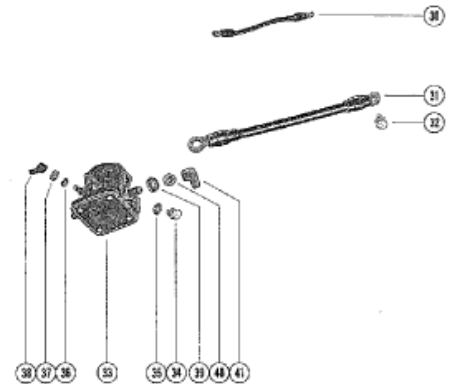

ELECTRIC ONLY

Parts List						
Ref	Class	Part	Description	Qty	Comment	Footnote
1		62351A	RECTIFIER ASSEMBLY	1		
2	10	25764	SCREW, RECTIFIER TO FRONT	2	(1/2")	
3	11	73231	NUT, RECTIFIER FASTENING SC	2		
5	11	45076	NUT, RECTIFIER TERMINAL (10-)	3		
6		54293A	CHOKE SOLENOID ASSEMBLY	1		
7	10	25299	SCREW	2	CHOKE SOLENOID FRONT SUPI	
9	13	26996	LOCKWASHER, CHOKE SOLEND	1		
10	11	45076	NUT, CHOKE SOLENOID TERMIN	1		
11		56074A	PLUNGER ASSEMBLY, CHOKE SI	1		
12	84	61393A	LEAD ASSEMBLY	1	RECTIFIER TO STARTER SOLEI	
13	85	62453	BOOT, LEAD WIRE	1		
14	19	35827	PLUG, BOTTOM COWL	1	PART OF BOTTOM COWL ASSE	
15	53	30428	FASTENER, PLUG TO BOTTOM C	1	PART OF BOTTOM COWL ASSE	
16		34228	SUPPORT, EXTERNAL WIRING F	1		
17	10	67917	SCREW, SUPPORT TO BOTTOM	1		
18		52907	INSULATOR, SUPPORT TO BOT	1		
19	11	35888	NUT, SUPPORT FASTENING SCF	1		
20	10	69052	SCREW	1	WIRING HARNESS GROUND TC	
21	13	24669	LOCKWASHER, WIRING HARNE	1		
22	84	73826	WIRING HARNESS (INTERNAL)	1		
23	54	76368	CLAMP, WIRING HARNESS ATTA	1		
24	10	69013	SCREW	2	WIRING HARNESS CLAMP TO B	
25	24	28975	SPRING, GARTER - INTERNAL W	1		
26	50	55601A	STARTER MOTOR ASSEMBLY	1		
27	10	35213	SCREW, STARTER MOTOR TO C	2		
28	13	26993	LOCKWASHER, CABLE TO STAR	1		
29	11	20890	NUT, CABLE TO STARTER MOTC	1		
30		56466	CABLE, STARTER MOTOR TO ST	1	(YELLOW)	
31		32107	GROUND WIRE	1	STARTER MOTOR TO FRONT S	
32	10	69035	SCREW, GROUND WIRE TO STA	1		
33		25661	SOLENOID, STARTER	1		
34	10	69028	SCREW, STARTER SOLENOID TI	2	SUPPORT BRACKET (3/4")	
35	13	26992	WASHER, STARTER SOLENOID	2		
36	13	26996	LOCKWASHER, STARTER SOLEI	2	(#10)	
37	11	68219	NUT, STARTER SOLENOID TERM	2	(#10)	
38		38938	BOOT, RUBBER - STARTER SOLI	2	(SMALL)	
39	13	26993	LOCKWASHER, STARTER SOLEI	2	(5/16")	
40	11	20083	NUT, STARTER SOLENOID TERM	2		
41		46265	BOOT, RUBBER - STARTER SOLI	1	(LARGE)	
42	54	24871	CLAMP, CHOKE SOLENOID LEAD	1		
43		22289	LOCKWASHER, LEAD WIRE CLAM	1		