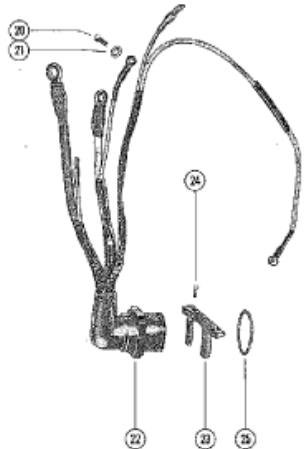

ELECTRIC ONLY

Parts List						
Ref	Class	Part	Description	Qty	Comment	Footnote
1		62351A	RECTIFIER ASSEMBLY	1		
2	10	25764	SCREW, RECTIFIER TO FRONT	2	(1/2")	
3	11	73231	NUT, RECTIFIER FASTENING SC	2		
5	11	45076	NUT, RECTIFIER TERMINAL (10-)	3		
6		54293A	CHOKE SOLENOID ASSEMBLY	1		
7	10	25299	SCREW	2	CHOKE SOLENOID FRONT SUPI	
9	13	26996	LOCKWASHER, CHOKE SOLEND	1		
10	11	45076	NUT, CHOKE SOLENOID TERMIN	1		
11		56074A	PLUNGER ASSEMBLY, CHOKE SI	1		
12	84	61393A	LEAD ASSEMBLY	1	RECTIFIER TO STARTER SOLEI	
13	85	62453	BOOT, LEAD WIRE	1		
14	19	35827	PLUG, BOTTOM COWL	1	PART OF BOTTOM COWL ASSE	
15	53	30428	FASTENER, PLUG TO BOTTOM C	1	PART OF BOTTOM COWL ASSE	
16		34228	SUPPORT, EXTERNAL WIRING F	1		
17	10	67917	SCREW, SUPPORT TO BOTTOM	1		
18		52907	INSULATOR, SUPPORT TO BOT	1		
19	11	35888	NUT, SUPPORT FASTENING SCF	1		
20	10	69052	SCREW	1	WIRING HARNESS GROUND TC	
21	13	24669	LOCKWASHER, WIRING HARNE	1		
22	84	73826	WIRING HARNESS (INTERNAL)	1		
23	54	76368	CLAMP, WIRING HARNESS ATTA	1		
24	10	69013	SCREW	2	WIRING HARNESS CLAMP TO B	
25	24	28975	SPRING, GARTER - INTERNAL W	1		
26	50	55601A	STARTER MOTOR ASSEMBLY	1		
27	10	35213	SCREW, STARTER MOTOR TO C	2		
28	13	26993	LOCKWASHER, CABLE TO STAR	1		
29	11	20890	NUT, CABLE TO STARTER MOTC	1		
30		56466	CABLE, STARTER MOTOR TO ST	1	(YELLOW)	
31		32107	GROUND WIRE	1	STARTER MOTOR TO FRONT S	
32	10	69035	SCREW, GROUND WIRE TO STA	1		
33		25661	SOLENOID, STARTER	1		
34	10	69028	SCREW, STARTER SOLENOID TI	2	SUPPORT BRACKET (3/4")	
35	13	26992	WASHER, STARTER SOLENOID	2		
36	13	26996	LOCKWASHER, STARTER SOLEI	2	(#10)	
37	11	68219	NUT, STARTER SOLENOID TERM	2	(#10)	
38		38938	BOOT, RUBBER - STARTER SOLI	2	(SMALL)	
39	13	26993	LOCKWASHER, STARTER SOLEI	2	(5/16")	
40	11	20083	NUT, STARTER SOLENOID TERM	2		
41		46265	BOOT, RUBBER - STARTER SOLI	1	(LARGE)	
42	54	24871	CLAMP, CHOKE SOLENOID LEAD	1		
43		22289	LOCKWASHER, LEAD WIRE CLAM	1		